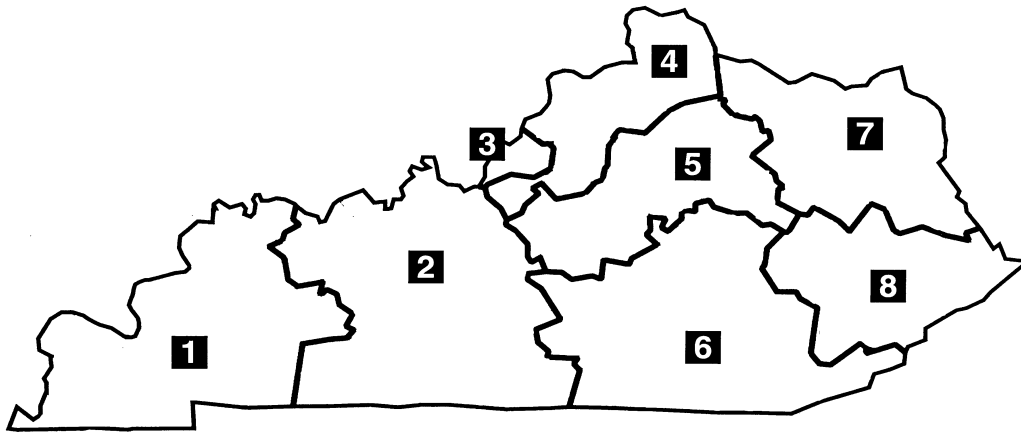

**KASC DIRECTOR POSITIONS ARE BASED ON THESE REGIONS  
(FORMERLY STATE REGIONAL SERVICE CENTERS)**

REGION 1		REGION 2		REGION 3		REGION 4	
Ballard	Hopkins	Allen	Hardin	Anchorage		Beechwood	Henry
Caldwell	Livingston	Barren	Hart	Jefferson		Bellevue	Kenton
Calloway	Lyon	Bowling	Larue	Kentucky		Boone	Ludlow
Carlisle	Marshall	Green	Logan	School for the Blind		Bullitt	Newport
Christian	Mayfield	Breckinridge	McLean			Campbell	Oldham
Crittenden	McCracken	Butler	Meade			Carroll	Owen
Dawson	Muhlenberg	Caverna	Metcalfe			Covington	Pendleton
Springs	Murray	Cloverport	Monroe			Dayton	Shelby
Ft. Campbell	Paducah	Cumberland	Ohio			Eminence	Silver Grove
Fulton	Providence	Daviess	Owensboro			Erlanger- Elsmere	Southgate
Fulton Ind.	Trigg	Edmonson	Russellville			Ft. Thomas	Spencer
Graves	Union	Elizabethtown	Simpson			Gallatin	Trimble
Henderson	Webster	Glasgow	Todd			Grant	Walton-Verona
Hickman		Grayson	Warren				Williamstown
		Green					

REGION 5		REGION 6		REGION 7		REGION 8	
Anderson	Kentucky	Adair	Laurel	Ashland	Lewis	Breathitt	
Bardstown	School for the Deaf	Barbourville	Lincoln	Augusta	Martin	Floyd	
Bourbon	Marion	Bell	Madison	Bath	Mason	Hazard	
Boyle	Mercer	Berea	McCreary	Boyd	Meniffee	Jackson Ind.	
Burgin	Montgomery	Campbellsville	Middlesboro	Bracken	Morgan	Jenkins	
Clark	Nelson	Casey	Monticello	Carter	Paintsville	Knott	
Danville	Nicholas	Clay	Pineville	Elliot	Raceland	Lee	
Fayette	Powell	Clinton	Pulaski	Fairview	Robertson	Leslie	
Frankfort	Scott	Corbin	Rockcastle	Fleming	Rowan	Letcher	
Franklin	Washington	East Bernstadt	Russell Co.	Greenup	Russell Ind.	Magoffin	
Harrison	Woodford	Estill	Science Hill	Johnson		Owsley	
Harrodsburg	Paris	Garrard	Somerset	Lawrence		Perry	
Jessamine		Harlan Co.	Taylor			Pike	
		Harlan Ind.	Wayne			Pikeville	
		Jackson Co.	Whitley			Wolfe	
		Knox	Williamsburg				