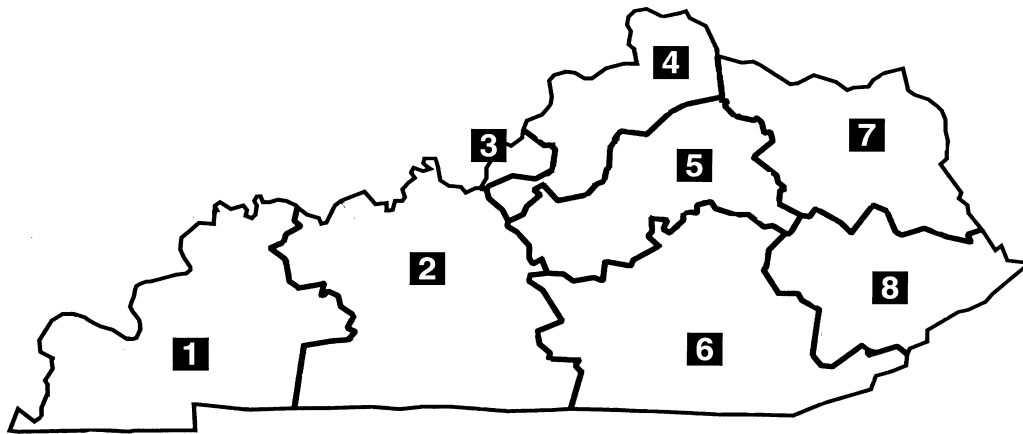

KASC DIRECTOR POSITIONS ARE BASED ON THESE REGIONS
Formerly State Regional Service Centers

REGION 1		REGION 2		REGION 3	REGION 4	
Ballard	Hopkins	Allen	Hardin	Anchorage	Beechwood	Henry
Caldwell	Livingston	Barren	Hart	Jefferson	Bellevue	Kenton
Calloway	Lyon	Bowling Green	Larue	Kentucky School for the Blind	Boone	Ludlow
Carlisle	Marshall	Breckinridge	Logan		Bullitt	Newport
Christian	Mayfield	Butler	McLean		Campbell	Oldham
Crittenden	McCracken	Caverna	Meade		Carroll	Owen
Dawson	Muhlenberg	Cloverport	Metcalfe		Covington	Pendleton
Springs	Murray	Cumberland	Monroe		Dayton	Shelby
Fulton	Paducah	Daviess	Ohio		Eminence	Silver Grove
Fulton Ind.	Trigg	Edmonson	Owensboro		Erlanger-	Southgate
Graves	Union	Elizabethtown	Russellville		Elsmere	Spencer
Henderson	Webster	Glasgow	Simpson		Ft. Thomas	Trimble
Hickman		Grayson	Todd		Gallatin	Walton-Verona
		Green	Warren		Grant	Williamstown
		Hancock	West Point			

REGION 5		REGION 6		REGION 7	REGION 8
Anderson	Kentucky	Adair	Laurel	Ashland	Breathitt
Bardstown	School for the Deaf	Barbourville	Lincoln	Augusta	Floyd
Bourbon	Marion	Bell	Madison	Bath	Hazard
Boyle	Mercer	Berea	McCreary	Boyd	Jackson Ind.
Burgin	Montgomery	Campbellsville	Middlesboro	Bracken	Jenkins
Clark	Nelson	Casey	Monticello	Carter	Knott
Danville	Nicholas	Clay	Pineville	Elliot	Lee
Fayette	Powell	Clinton	Pulaski	Fairview	Leslie
Frankfort	Scott	Corbin	Rockcastle	Fleming	Letcher
Franklin	Washington	East Bernstadt	Russell Co.	Greenup	Magoffin
Harrison	Woodford	Estill	Science Hill	Johnson	Owsley
Jessamine	Paris	Garrard	Somerset	Lawrence	Perry
		Harlan Co.	Taylor		Pike
		Harlan Ind.	Wayne		Pikeville
		Jackson Co.	Whitley		Wolfe
		Knox	Williamsburg		